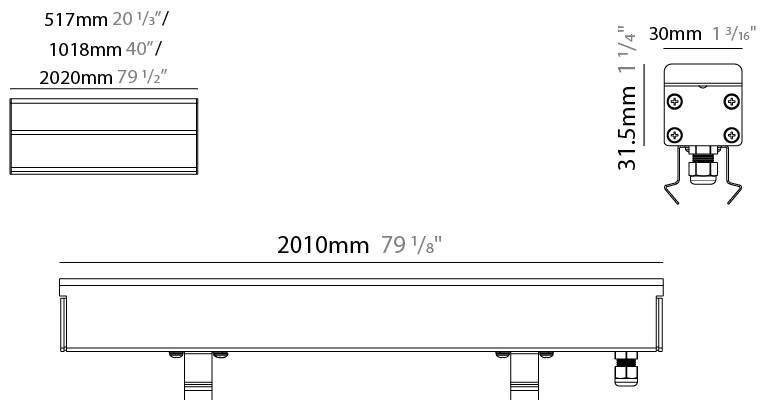

GENERAL

Series: Ranger 30 _____
Brand: Unonovesette _____
Division: Exterior _____
Mounting Type: Recessed _____
Mounting Location: In-Ground _____
Subcategory: Drive Over _____

PHYSICAL

Shape: Rectangle _____
Length (mm): 2010 _____
Length (in): 79 1/8 _____
Width (mm): 30 _____
Width (in): 1 1/8 _____
Height (mm): 31.5 _____
Height (in): 1 1/4 _____
Light Distribution: Direct _____
Weight (kg): 2.22 _____
Weight (lbs): 4.89 _____
Load Resistance (kg): 5000 _____
Load Resistance (lbs): 11023 _____
Fixture Finish: Opal White _____
Fixture Material: Extruded PMMA with Opal _____
Cable Details: IP67 300mm Cable _____

ELECTRICAL

Lamp Type: LED _____
Input Wattage (W): 30 _____
Total Output Wattage (W): 24.4 _____
Dimming: Non-Dimming / Phase Dimming (120Vac only) / 0-10V Dimming _____
Driver Included: No _____
Driver Location: Remote _____
Driver Type: Constant Voltage - Universal _____
Driver Class: Class 2 _____
Input Voltage (V): 120 - 277 _____
Output Voltage (V): 24 _____

LED

Color Temperature (°K): 2200 / 2700 / 3000 / 4000 _____
Max. Delivered Lumen (lm): 1600 _____
CRI: >90 CRI _____
Lamp Life (hrs): 100000 _____

OPTICAL

Optic°: 150 _____
Beam Angle: Diffused _____
Adjustability: Fixed _____

RATINGS AND CERTIFICATIONS

Certified By: Certified for North American Standards _____
IP rating: IP67 _____
IK Rating: IK10 _____