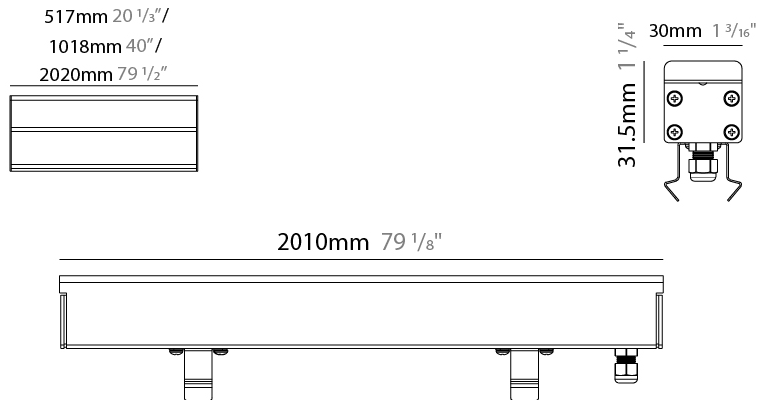

RANGER 30 RECESSED

E12I0032-RGBW

base number

1. To build a product code in our configurator select the specify button on the base model # product page
2. To build a manual product code on this datasheet choose from the options listed below in blue font and add the suffix to the base model #

GENERAL

Series: Ranger 30
Brand: Unonovesette
Division: Exterior
Mounting Type: Recessed
Mounting Location: In-Ground
Subcategory: Drive Over

PHYSICAL

Shape: Rectangle
Length (mm): 2010
Length (in): 79 1/8
Width (mm): 30
Width (in): 1 1/4
Height (mm): 31.5
Height (in): 1 1/4
Light Distribution: Direct
Weight (kg): 2.22
Weight (lbs): 4.89
Load Resistance (kg): 5000
Load Resistance (lbs): 11023
Fixture Finish: Opal White
Fixture Material: Extruded PMMA with Opal
Cable Details: IP67 300mm Cable

ELECTRICAL

Lamp Type: LED
Input Wattage (W): 46
Dimming: DMX
Control Gear: DMX
Driver Included: No
Driver Location: Remote
Driver Type: Constant Voltage - Universal
Driver Class: Class 2
Input Voltage (V): 120 - 277
Output Voltage (V): 24

LED

Color Temperature (°K): RGBW
CRI: >90 CRI
Lamp Life (hrs): 100000
Special LEDs offerings: RGBW

OPTICAL

Optic°: 150
Beam Angle: Diffused
Adjustability: Fixed

RATINGS AND CERTIFICATIONS

Certified By: Certified for North American Standards
IP rating: IP67
IK Rating: IK10

PROJECT	
TYPE	
SPECIFIER	
QUANTITY	
DATE